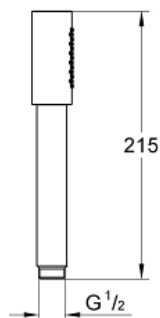

SENA STICK
Hand Shower
MODEL # 26465A00

Pure Freude
an Wasser

GROHE

Product Description:
SENA STICK
Hand Shower

Standard Specification:

- 1 Spray: Normal
- Metal
- **GROHE EcoJoy** 1.75 gpm (6.6 l/min) flow limiter
- **GROHE DreamSpray** perfect spray pattern
- **GROHE StarLight** finish
- **SpeedClean** anti-lime system
- Inner WaterGuide for a longer life
- Universal mounting system (fits all standard shower hoses)
- Suitable for instantaneous heater